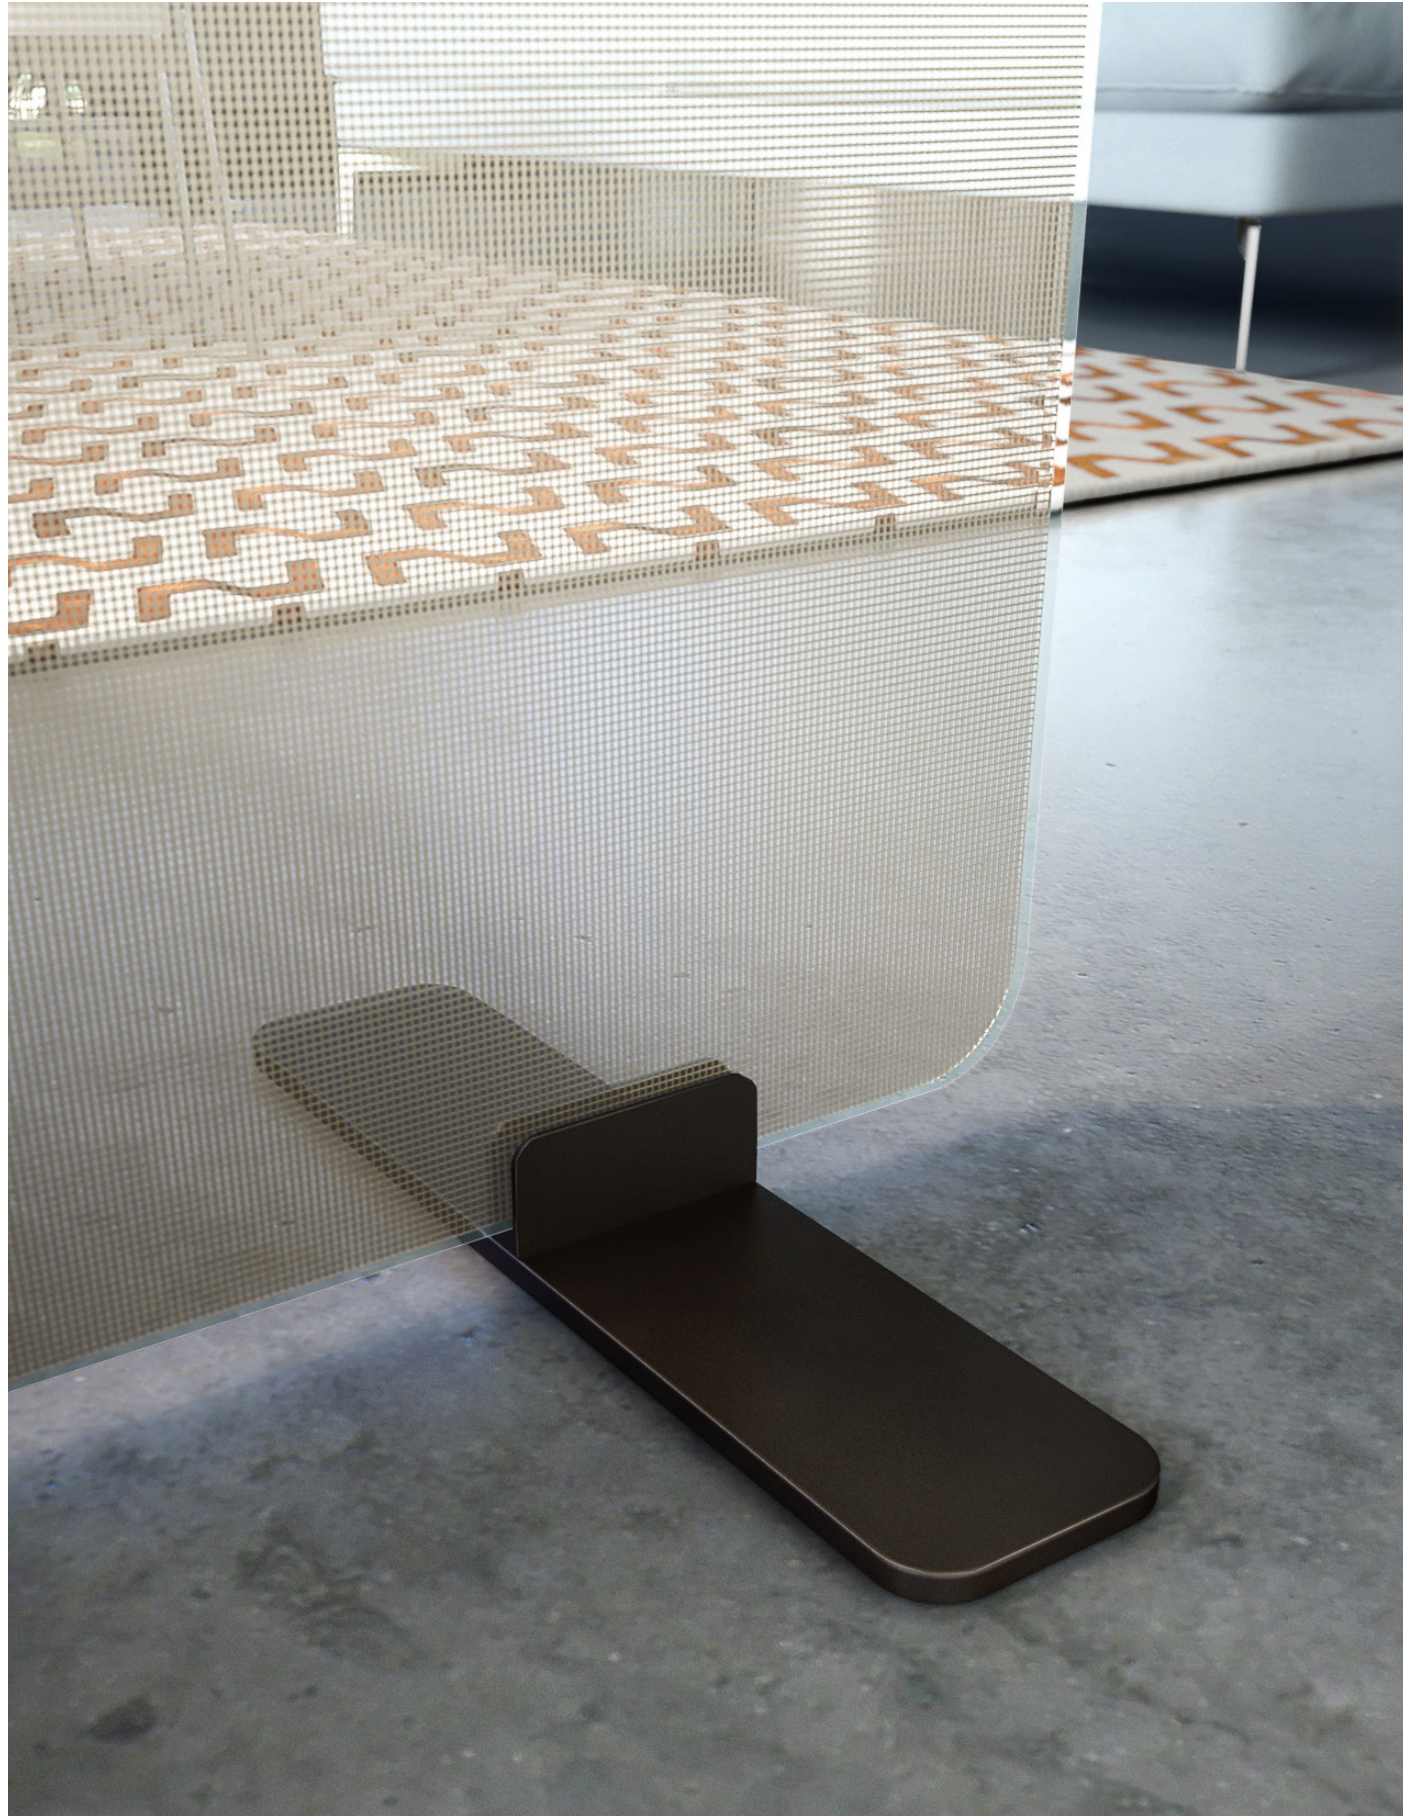

Custom sized free standing glass screens, designed to fulfil, in a flexible and versatile way, the dual function of separation and protection of the areas, offering both elegance and decorative style. The glass, tempered 8 mm or tempered and laminated 4+4 mm, is available in the numerous finishes of the door program.

The removable bases are in brushed bronze colour painted steel and supplied either with or without black wheels.

SK101/02/03

SK101R/02R/03R

senza ruote / without wheels SK101 L < 1000 H 1770 SK102 L da/from 1001 a/to 1300 H 1770 SK103 L da/from 1301 a/to 1500 H 1770
con ruote / with wheels SK101R L < 1000 H 1815 SK102R L da/from 1001 a/to 1300 H 1815 SK103R L da/from 1301 a/to 1500 H 1815

FRIEND

R&D Glas Italia

Schermo autoportante da banco e da scrivania in cristallo trasparente extralight mm.6 temperato, caratterizzato dalle linee sobrie e dalla cura dei dettagli.

Le basi, fissate al vetro tramite incollaggio, sono in legno laccato nero con vene a vista. Disponibile in diverse misure, con o senza tacca passacarte.

Free standing counter and desk screen in 6mm tempered transparent extra light glass, characterized by sober lines and attention to detail.

The bases, fixed and glued to the glass, are in black lacquered wood with visible grain.