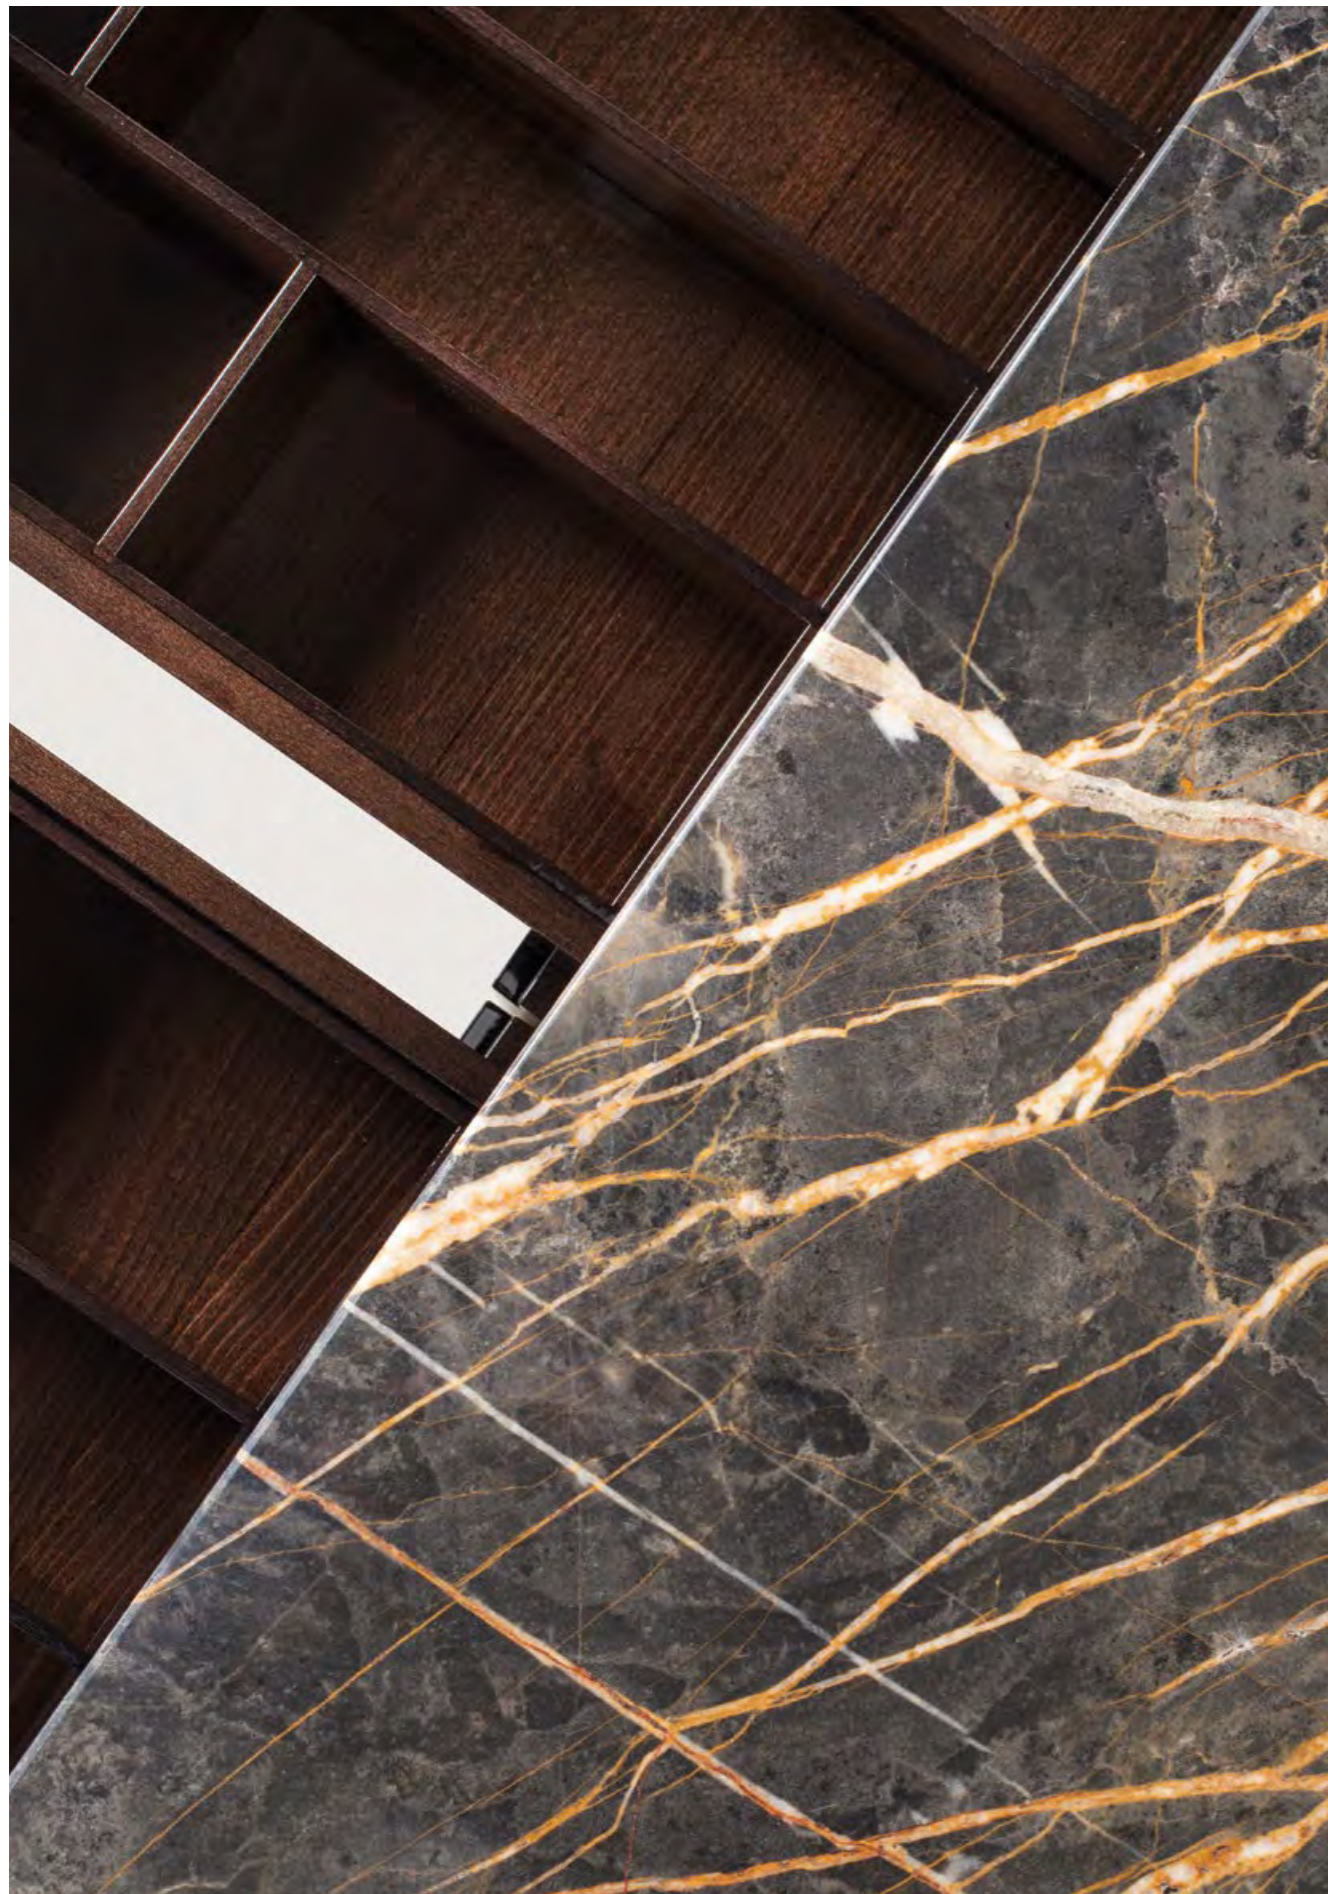

Beans

Sideboard M

G702222

Wooden sideboard with 4 drawers. Body and legs lacquered in semi-gloss brown and drawers finished in matte oak root.

Width 160 cm · 63 in Depth 55 cm · 21,7 in Height 80 cm · 31,5 in