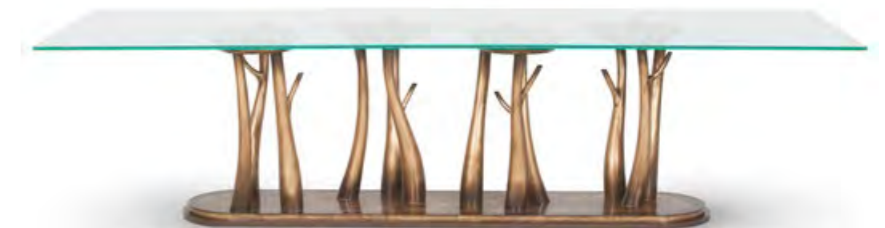

Width 305 cm · 120,1 in

Depth 140 cm · 55,1 in

Height 78 cm · 30,7 in

Vallin

Dining Table XL

G701184

Dining table for 10 seats with wooden base and tempered ultraclear glass top. Wooden base with semi-gloss brown stain and branch imitation feet with semi-gloss oxidized gold finish.

Width 320 cm · 126 in

Depth 120 cm · 47,2 in

Height 80 cm · 31,5 in

Olisippo

Round Dining Table

G703026

Round dining table for 4 to 6 seats with base in Beech wood with high-gloss black stain with details in shiny polished brass. Top in tempered ultra-clear glass.
Ø 160 cm · 63 in Height 77 cm · 30,3 in