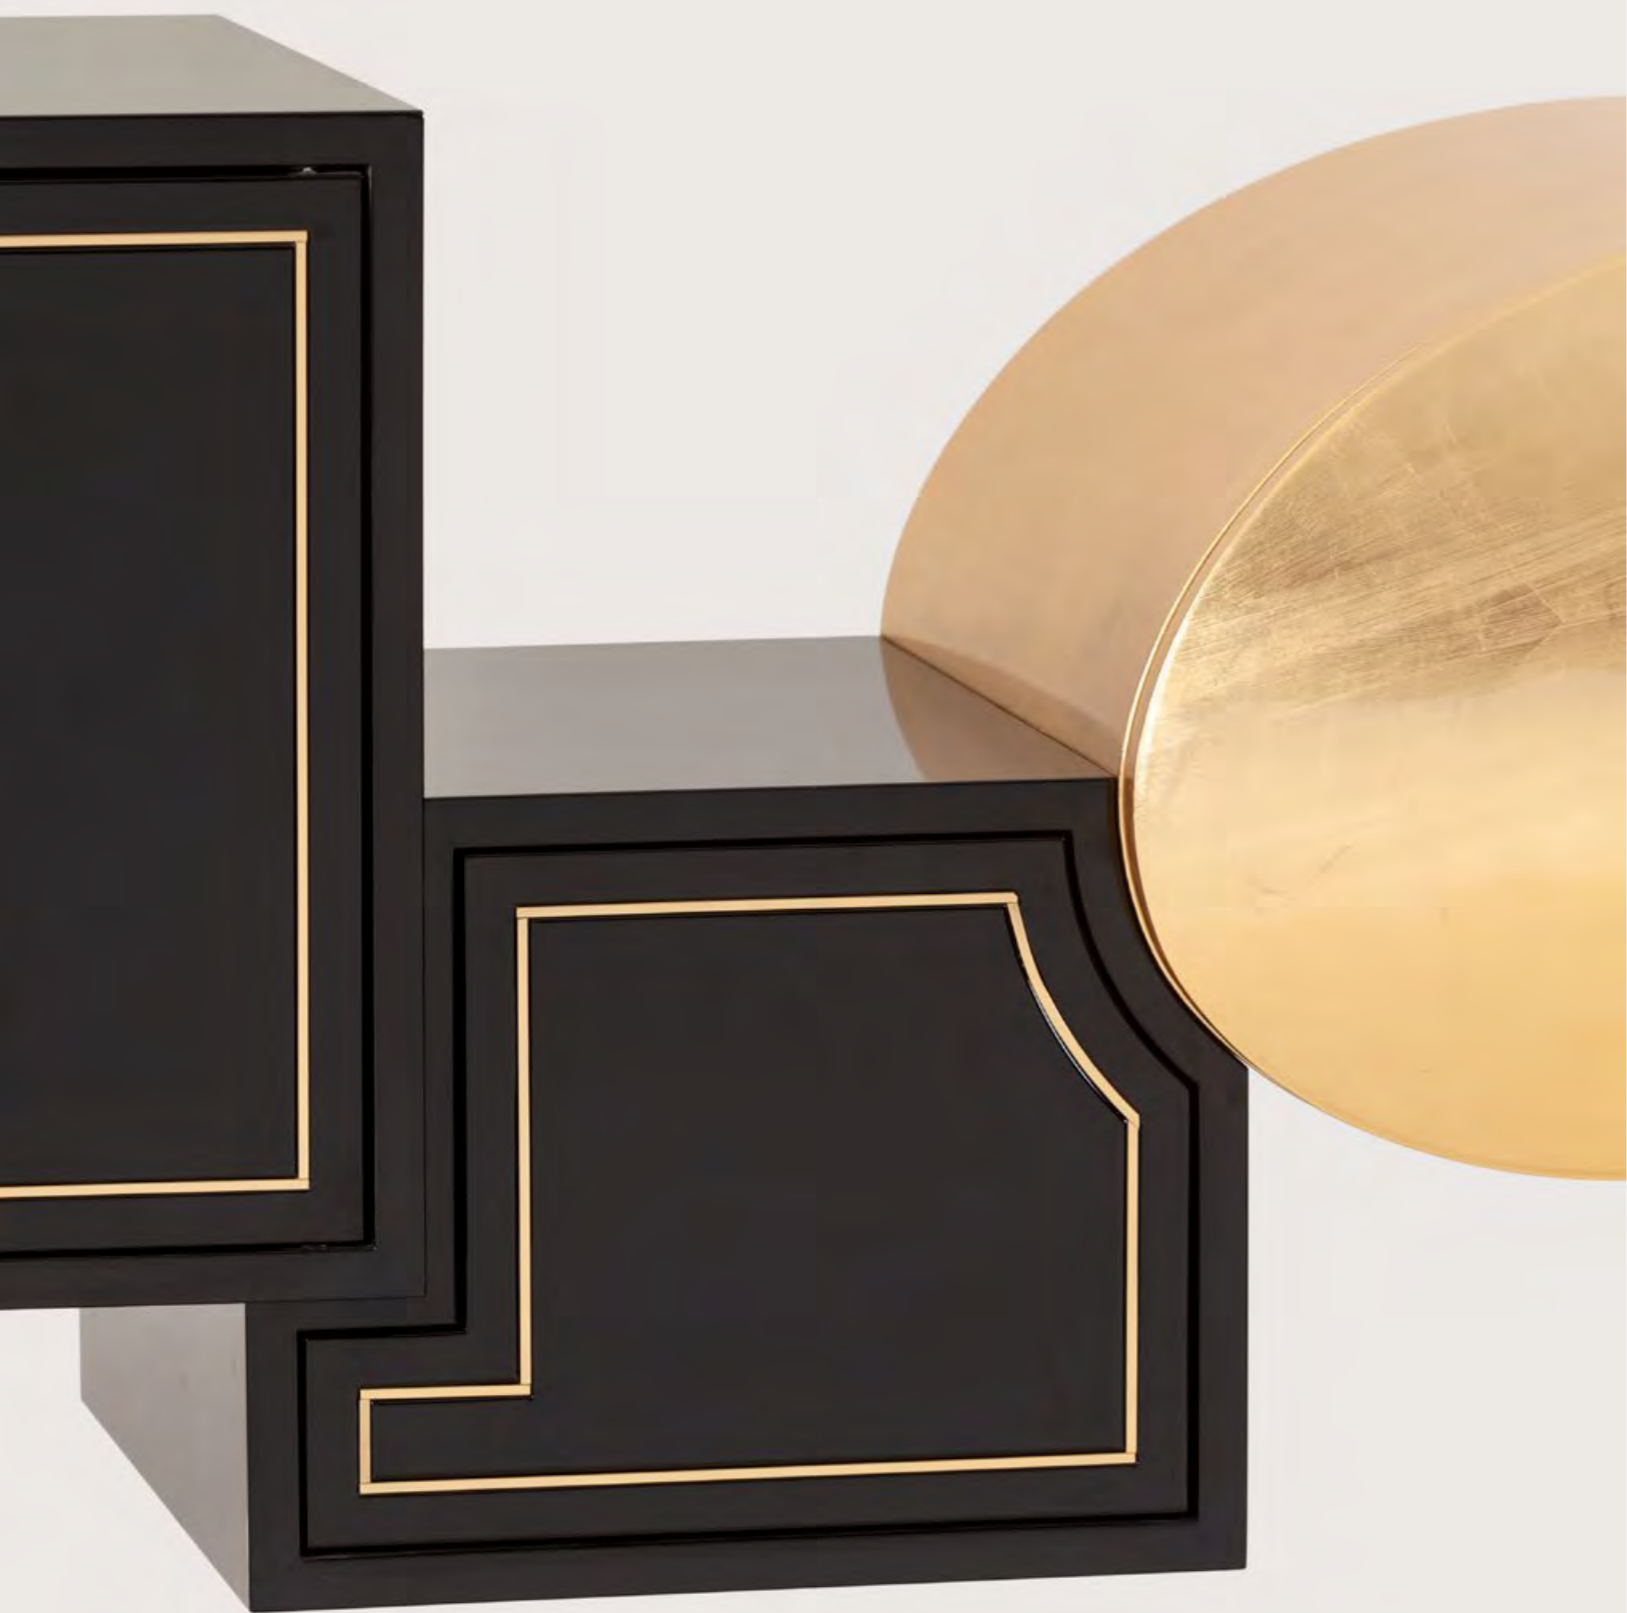

Ø 61 cm · 24 in Height 89,5 cm · 35,2 in

Sunshine

Sideboard

908174

Wooden sideboard with 5 drawers. Cubes lacquered in high-gloss black. Elipse and legs with gold leaf applied by hand. Drawers with polished brass frieze. Width 200 cm · 78,7 in Depth 50 cm · 19,7 in Height 100 cm · 39,4 in