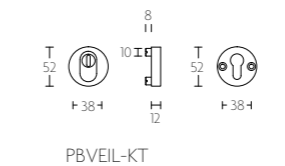

PBVEIL-KT

mat roestvast staal
satin stainless steel

PB23-50

massieve veiligheidsschilden met vaste knop, ten behoeve van deurkruk

solid security plates with fixed knob to suit lever handle