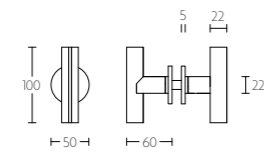

TWO by PIET BOON

PBT22G

set massieve glasdeurknoppen
vast op rozet

set of solid knobs for glass door
fixed on rose

PBT22G

mat roestvast staal/eikenhout | mat roestvast staal/eikenhout zwart
satin stainless steel/oak wood | satin stainless steel/oak wood black

PBT23G

set massieve glasdeurknoppen
vast op rozet

set of solid knobs for glass door
fixed on rose