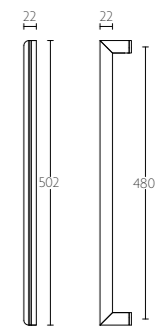

PB422

mat roestvast staal/eikenhout | mat roestvast staal/eikenhout zwart
satin stainless steel/oak wood | satin stainless steel/oak wood black

PB423

massieve greep tbv houten, glazen of aluminium deuren
doorgaande, niet-doorgaande of paarsgewijze bevestiging

solid pull handle for timber, glass or aluminium doors
bolt through, concealed or back to back fixings