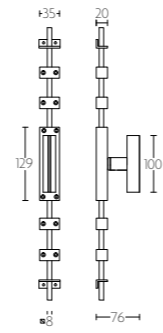

espagnolette bolt with top and bottom receiver plate, two rods and four rod guides
standard to suit 2900mm

K-PBL22

mat roestvast staal/eikenhout | mat roestvast staal/eikenhout zwart
satin stainless steel/oak wood | satin stainless steel/oak wood black

K-PBT22

krukespagolet inclusief vier geleiders, twee eindstukjes en twee stangen
standaard geschikt tot 2900mm

espagnolette bolt with top and bottom receiver plate, two rods and four rod guides
standard to suit 2900mm