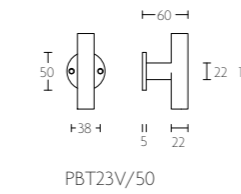

PBT23V/50

mat roestvast staal
satin stainless steel

PB422

massieve greep tbv houten, glazen of aluminium deuren
doorgaande, niet-doorgaande of paarsgewijze bevestiging

solid pull handle for timber, glass or aluminium doors
bolt through, concealed or back to back fixings