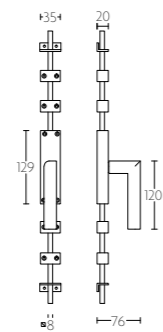

K-PBL23

mat roestvast staal
satin stainless steel

K-PBT23

krukespagolet inclusief vier geleiders, twee eindstukjes en twee stangen
standaard geschikt tot 2900mm

espagnolette bolt with top and bottom receiver plate, two rods and four rod guides
standard to suit 2900mm