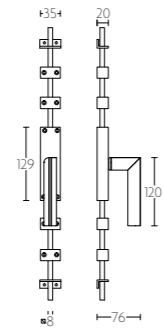

espagnolette bolt with top and bottom receiver plate, two rods and four rod guides
standard to suit 2900mm

K-PBL22

mat roestvast staal/eikenhout | mat roestvast staal/eikenhout zwart
satin stainless steel/oak wood | satin stainless steel/oak wood black

K-PBT22

krukespagolet inclusief vier geleiders, twee eindstukjes en twee stangen
standaard geschikt tot 2900mm

espagnolette bolt with top and bottom receiver plate, two rods and four rod guides
standard to suit 2900mm