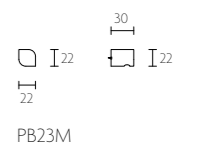

PB23M

mat roestvast staal
satin stainless steel

PBT22V/50 massieve knop vast op rozet | solid knob fixed on rose