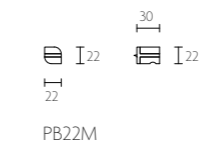

TWO by PIET BOON

PB22M massieve meubelknop | solid cabinet knob

PB22M

mat roestvast staal/eikenhout | mat roestvast staal/eikenhout zwart
satin stainless steel/oak wood | satin stainless steel/oak wood black

PB23M massieve meubelknop | solid cabinet knob