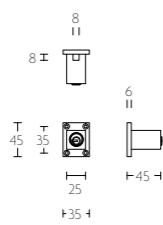

E-LOCK8

mat roestvast staal
satin stainless steel

PBT23V/50

massieve voordeurknop
vast op rozet

solid front door knob
fixed on rose