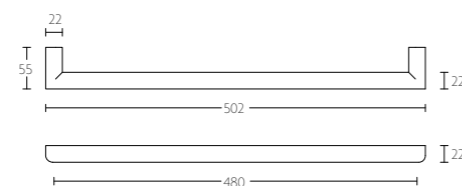

PB23/160

mat roestvast staal
satin stainless steel

PB23/320 massieve meubelgreep | solid cabinet handle

PB23/320

mat roestvast staal
satin stainless steel

PB23/480 massieve meubelgreep | solid cabinet handle