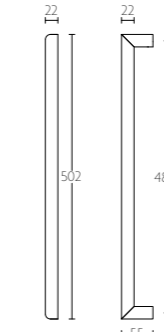

PB423

mat roestvast staal
satin stainless steel

PBVEIL

massieve veiligheidscilinderrozet | solid security escutcheons