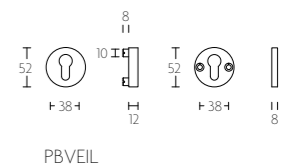

solid pull handle for timber, glass or aluminium doors
bolt through, concealed or back to back fixings

PB423

mat roestvast staal
satin stainless steel

PBVEIL

massieve veiligheidscilinderrozet | solid security escutcheons