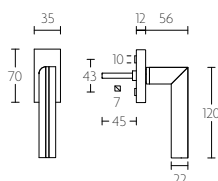

PBL22-DK

mat roestvast staal/eikenhout
satin stainless steel/oak wood

mat roestvast staal/eikenhout zwart
satin stainless steel/oak wood black

PBT22-DK

draaikiepgarnituur niet afsluitbaar

non-locking tilt and turn window handle