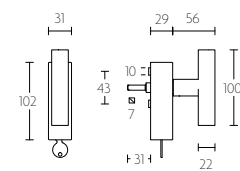

PBT23-DKLOCK

mat roestvast staal
satin stainless steel