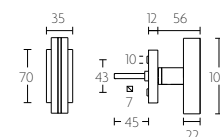

PBT22-DK

mat roestvast staal/eikenhout
satin stainless steel/oak wood

mat roestvast staal/eikenhout zwart
satin stainless steel/oak wood black