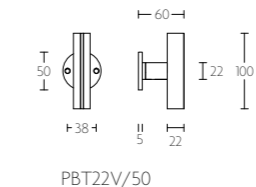

PBT22V/50

mat roestvast staal/eikenhout | mat roestvast staal/eikenhout zwart
satin stainless steel/oak wood | satin stainless steel/oak wood black