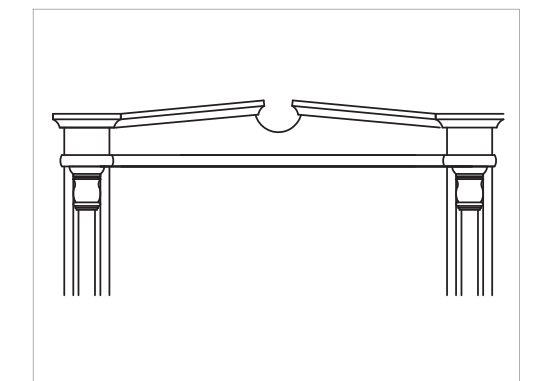

The Impero doors are supplied with "Portale Impero" on the main side of the door. This is made up with a Flat Impero doorhead, Impero casings (11,5 cm wide) with column, turned details and basement. The turned details are available in the same finish as the door or in synthetic gold finish. On the inner side of the door smooth casings. Other Impero doorheads available upon request.

## Capitelli Impero - Impero doorheads

Altri capitelli Impero disponibili su richiesta. Other Impero doorheads available upon request.

Capitello Centinato  
Bowed doorhead

Capitello Timpano  
Gable doorhead

Capitello Timpano interrotto  
Broken Gable doorhead