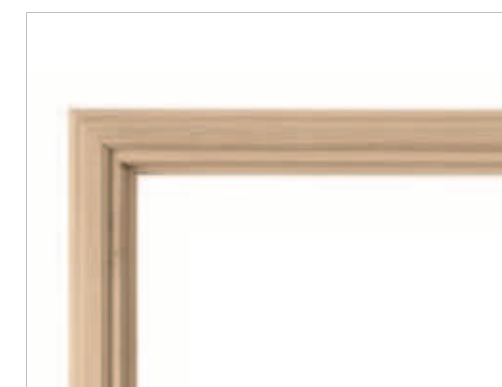

Coprifili standard
Standard casings