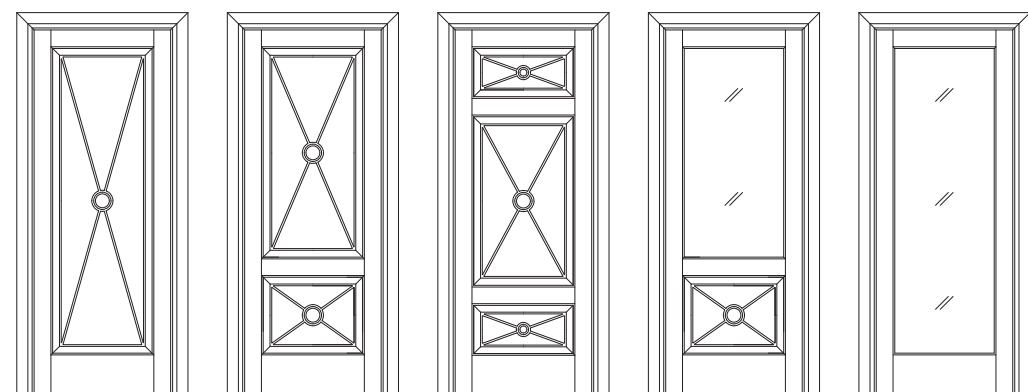

Le Cifre

Porte in legno massello di Nocino Americano - Alder con pannelli intagliati e lettere intarsiate. Ogni modello è disponibile nella versione a 2 battenti e predisposto per vetro. Coprifili standard a 45°.

Solid wood Alder doors with carved out panels and inlayed letters. Each model is available in the double-door version and can be fitted with glass. Standard 45° casings.

I Modelli - The Models

cod. 2-11

cod. 2-14

cod. 5-31

cod. 2-13

cod. 2-12

Le Finiture Legno - The Wood Finishes

I Cristalli - The Glass

Le Cerniere - The Hinges

Cerniera in Stile, a pomella, in ottone o in ferro
Old fashioned pintel hinge in brass or in iron

Capitelli e coprifili - Doorheads and casings

Le porte Le Cifre vengono fornite complete di coprifili standard a 45°. Capitelli e coprifili speciali disponibili a richiesta. Vedi anche approfondimento Sezione Capitelli pag. 370.

The Le Cifre doors are supplied with standard 45° casings. Doorheads and special casings available upon request. See also the detailed section of doorheads and casings at page 370.